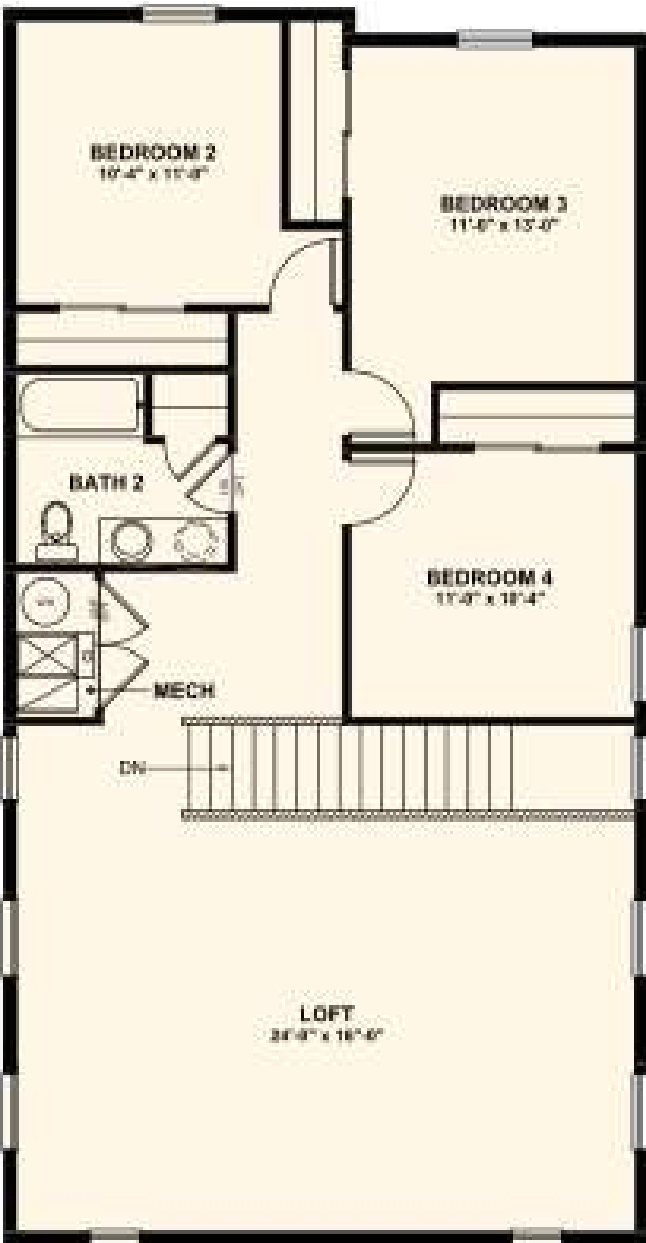

Main Level
1172 sf

MAIN LEVEL:
OPTIONAL MASTER WALK-IN SHOWER W/ SEAT

Upper Level
1188 sf

UPPER LEVEL
OPTIONAL BEDROOM 5 AND BATH 3