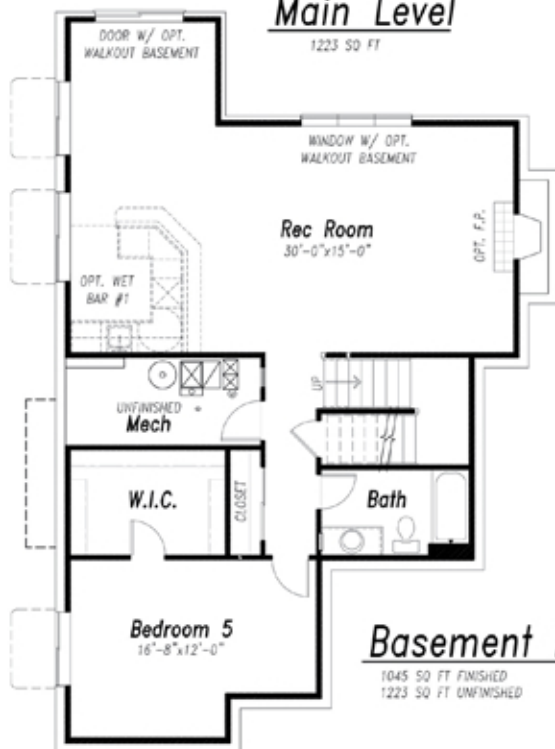

3,726
Total Square Feet

3-5
Bedrooms

3.5
Bathrooms

3-4
Car Garage

Study
Main level

Sitting Area
Off Master Bedroom

Luxury Shower
Master Bath Option

Dining Room
Formal

OPT. LOFT & OPT. MASTER CUSTOM SHOWER

Upper Level

Basement Finish

OPT. BEDROOM 4
+123 SQ FT

BRANDT