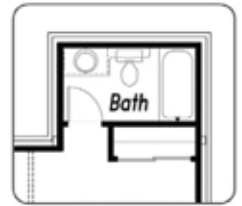

3,176
Total Square Feet

3-5
Bedrooms

2.5-4
Bathrooms

2-3
Car Garage

Study
Main Level

Gas Fireplace
Two-sided Option

Front Porch
Covered

Powder Room
Main Level

Main Level
1588 SF

OPT. KITCHEN WITH DOUBLE OVENS

OPT. GREAT ROOM 2-SIDED FIREPLACE

OPT. LAUNDRY & EXP. PANTRY

OPT. BATH BEDROOM 5

OPT. BEDROOM 2 & FULL BATH

OPT. MASTER BATH

Basement Finish

1434 SQ FT FINISHED
1588 SQ FT UNFINISHED