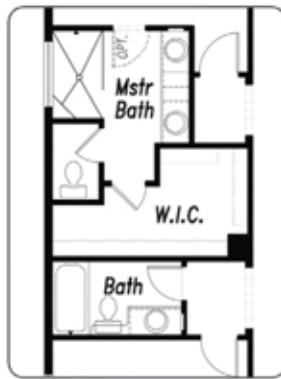

3,176
Total Square Feet

3-5
Bedrooms

2.5-4
Bathrooms

2-3
Car Garage

Study
Main Level

Gas Fireplace
Two-sided Option

Front Porch
Covered

Powder Room
Main Level

Main Level
1588 SF

OPT. KITCHEN WITH DOUBLE OVENS

OPT. GREAT ROOM 2-SIDED FIREPLACE

OPT. LAUNDRY & EXP. PANTRY

OPT. BATH BEDROOM 5

OPT. BEDROOM 2 & FULL BATH

OPT. MASTER BATH

Basement Finish

1434 SQ FT FINISHED
1588 SQ FT UNFINISHED