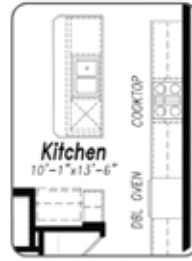

3,176
Total Square Feet

3-5
Bedrooms

2.5-4
Bathrooms

2-3
Car Garage

Study
Main Level

Gas Fireplace
Two-sided Option

Front Porch
Covered

Powder Room
Main Level

Main Level
1588 SF

OPT. KITCHEN WITH DOUBLE OVENS

OPT. GREAT ROOM 2-SIDED FIREPLACE

OPT. LAUNDRY & EXP. PANTRY

OPT. BATH BEDROOM 5

OPT. BEDROOM 2 & FULL BATH

OPT. MASTER BATH

Basement Finish

1434 SQ FT FINISHED
1588 SQ FT UNFINISHED