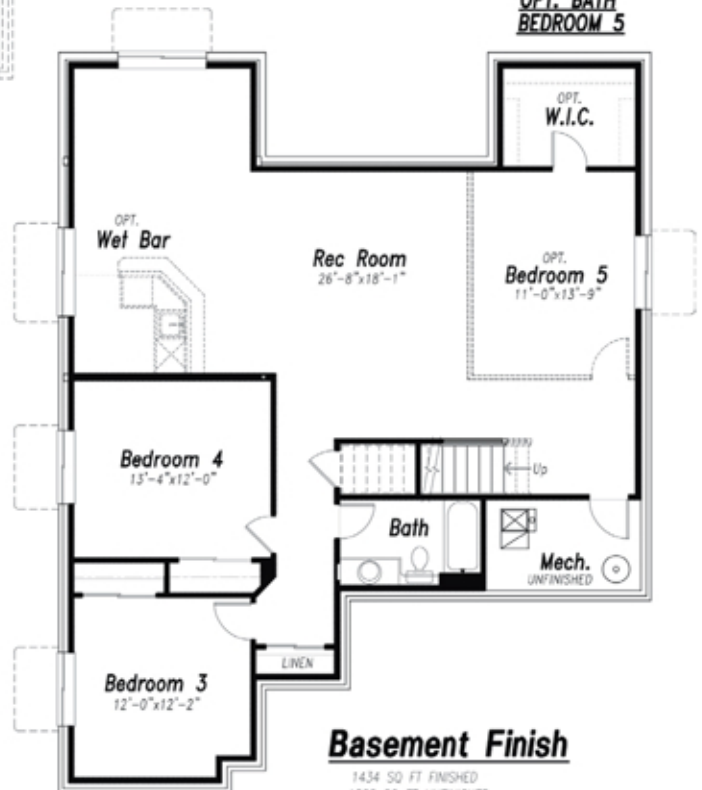

3,176
Total Square Feet

3-5
Bedrooms

2.5-4
Bathrooms

2-3
Car Garage

Study
Main Level

Gas Fireplace
Two-sided Option

Front Porch
Covered

Powder Room
Main Level

Main Level
1588 SF

OPT. KITCHEN WITH DOUBLE OVENS

OPT. GREAT ROOM 2-SIDED FIREPLACE

OPT. LAUNDRY & EXP. PANTRY

OPT. BATH BEDROOM 5

OPT. BEDROOM 2 & FULL BATH

OPT. MASTER BATH

Basement Finish

1434 SQ FT FINISHED
1588 SQ FT UNFINISHED