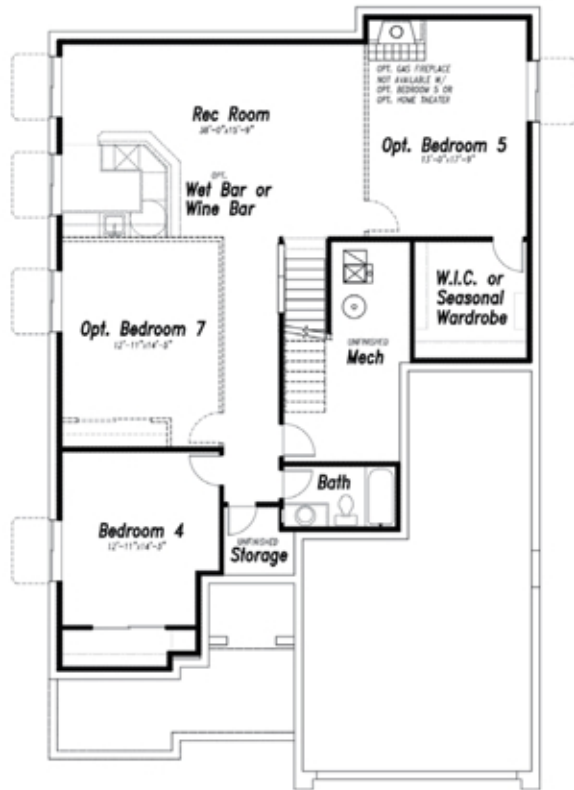

3,453
Total Square Feet

3-8
Bedrooms

2.5-4
Bathrooms

3-4
Car Garage

Jr. Master Suite
Basement Option

Gas Fireplace
Great Room

His & Her Closets
Master Suite Option

Dining Room
Formal

Basement Finish

1507 SQ FT FINISHED
1711 SQ FT UNFINISHED

Main Floor

1742 SQ FT

SHOWN W/ OPT. JR. MASTER SUITE, HOME THEATER
WALKOUT & BEDROOM 6

Basement Finish

OPTIONAL BEDROOM 8

OPTIONAL MASTER CLOSET
L.L.O. OF TANDEM GARAGE

OPTIONAL STUDY OR LIVING RM

OPTIONAL BEDROOM 3
L.L.O. OF TANDEM GARAGE