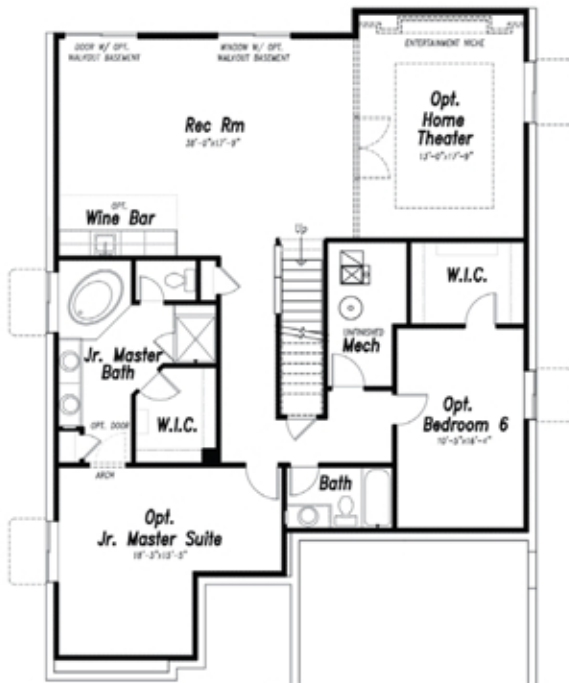

3,453
Total Square Feet

3-8
Bedrooms

2.5-4
Bathrooms

3-4
Car Garage

Jr. Master Suite
Basement Option

Gas Fireplace
Great Room

His & Her Closets
Master Suite Option

Dining Room
Formal

Basement Finish

1507 SQ FT FINISHED
1711 SQ FT UNFINISHED

Main Floor

1742 SQ FT

SHOWN W/ OPT. JR. MASTER SUITE, HOME THEATER
WALKOUT & BEDROOM 6

Basement Finish

OPTIONAL BEDROOM 8

OPTIONAL MASTER CLOSET
L.L.O. OF TANDEM GARAGE

OPTIONAL STUDY OR LIVING RM

OPTIONAL BEDROOM 3
L.L.O. OF TANDEM GARAGE