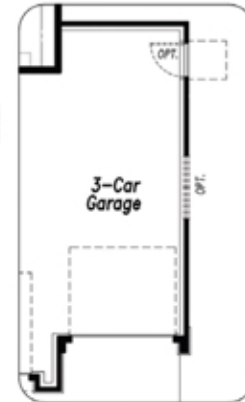

4,348
Total Square Feet

4-5
Bedrooms

3.5-4.5
Bathrooms

2-4
Car Garage

Private Suite
Kitchenette, LR, BR

Gas Fireplace
Great Room

12' Ceilings
Great Room

Dining Room
Formal

PRIMARY BATH OPT. GAS FIREPLACE

OPT. 3 CAR GARAGE

OPT. UPGRADED KITCHEN

OPT. PRIVATE SUITE GARAGE

OPT. THEATER ROOM

SHOWN W/ OPT. PRIVATE BATH
W/ OPT. BEDROOM 5

Basement Finish

- 1564 SQ FT FINISHED
- +285 SQ FT W/ BDRM 5
- +349 SQ FT W/ BDRM 5 & PRIVATE BATH
- +480 SQ FT W/ THEATER ROOM
- 2174 SQ FT UNFINISHED