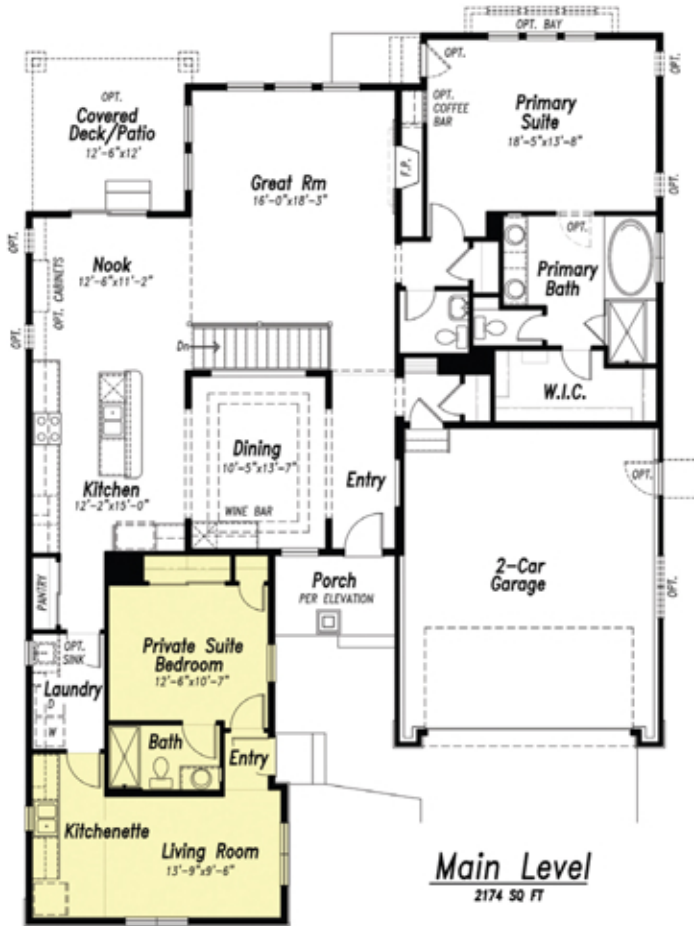

4,348
Total Square Feet

4-5
Bedrooms

3.5-4.5
Bathrooms

2-4
Car Garage

Private Suite
Kitchenette, LR, BR

Gas Fireplace
Great Room

12' Ceilings
Great Room

Dining Room
Formal

PRIMARY BATH OPT. GAS FIREPLACE

OPT. 3 CAR GARAGE

OPT. UPGRADED KITCHEN

OPT. PRIVATE SUITE GARAGE

OPT. THEATER ROOM

SHOWN W/ OPT. PRIVATE BATH
W/ OPT. BEDROOM 5

Basement Finish

- 1564 SQ FT FINISHED
- +285 SQ FT W/ BDRM 5
- +349 SQ FT W/ BDRM 5 & PRIVATE BATH
- +480 SQ FT W/ THEATER ROOM
- 2174 SQ FT UNFINISHED