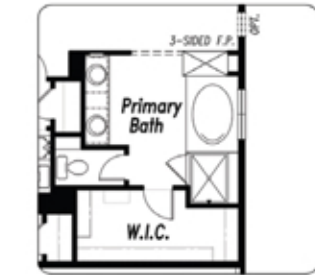

4,348
Total Square Feet

4-5
Bedrooms

3.5-4.5
Bathrooms

2-4
Car Garage

Private Suite
Kitchenette, LR, BR

Gas Fireplace
Great Room

12' Ceilings
Great Room

Dining Room
Formal

PRIMARY BATH OPT. GAS FIREPLACE

OPT. 3 CAR GARAGE

OPT. UPGRADED KITCHEN

OPT. PRIVATE SUITE GARAGE

OPT. THEATER ROOM

SHOWN W/ OPT. PRIVATE BATH
W/ OPT. BEDROOM 5

Basement Finish

- 1564 SQ FT FINISHED
- +285 SQ FT W/ BDRM 5
- +349 SQ FT W/ BDRM 5 & PRIVATE BATH
- +480 SQ FT W/ THEATER ROOM
- 2174 SQ FT UNFINISHED