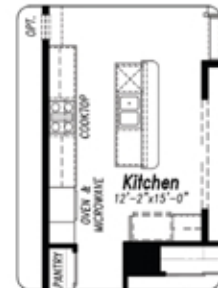

4,348
Total Square Feet

4-5
Bedrooms

3.5-4.5
Bathrooms

2-4
Car Garage

Private Suite
Kitchenette, LR, BR

Gas Fireplace
Great Room

12' Ceilings
Great Room

Dining Room
Formal

PRIMARY BATH OPT. GAS FIREPLACE

OPT. 3 CAR GARAGE

OPT. UPGRADED KITCHEN

OPT. PRIVATE SUITE GARAGE

OPT. THEATER ROOM

SHOWN W/ OPT. PRIVATE BATH
W/ OPT. BEDROOM 5

Basement Finish

- 1564 SQ FT FINISHED
- +285 SQ FT W/ BDRM 5
- +349 SQ FT W/ BDRM 5 & PRIVATE BATH
- +480 SQ FT W/ THEATER ROOM
- 2174 SQ FT UNFINISHED