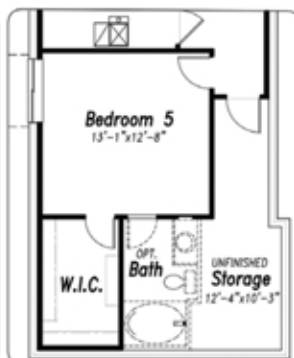

4,348
Total Square Feet

4-5
Bedrooms

3.5-4.5
Bathrooms

2-4
Car Garage

Private Suite
Kitchenette, LR, BR

Gas Fireplace
Great Room

12' Ceilings
Great Room

Dining Room
Formal

PRIMARY BATH OPT. GAS FIREPLACE

OPT. 3 CAR GARAGE

OPT. UPGRADED KITCHEN

OPT. PRIVATE SUITE GARAGE

OPT. THEATER ROOM

SHOWN W/ OPT. PRIVATE BATH
W/ OPT. BEDROOM 5

Basement Finish

- 1564 SQ FT FINISHED
- +285 SQ FT W/ BDRM 5
- +349 SQ FT W/ BDRM 5 & PRIVATE BATH
- +480 SQ FT W/ THEATER ROOM
- 2174 SQ FT UNFINISHED