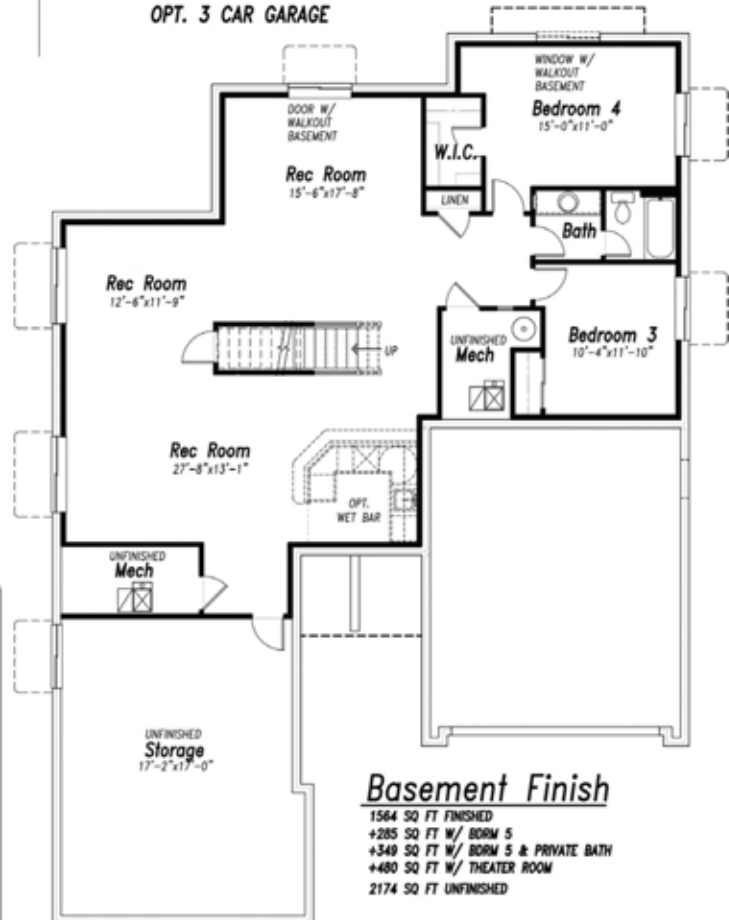

4,348
Total Square Feet

4-5
Bedrooms

3.5-4.5
Bathrooms

2-4
Car Garage

Private Suite
Kitchenette, LR, BR

Gas Fireplace
Great Room

12' Ceilings
Great Room

Dining Room
Formal

PRIMARY BATH OPT. GAS FIREPLACE

OPT. 3 CAR GARAGE

OPT. UPGRADED KITCHEN

OPT. PRIVATE SUITE GARAGE

OPT. THEATER ROOM

SHOWN W/ OPT. PRIVATE BATH
W/ OPT. BEDROOM 5

Basement Finish

- 1564 SQ FT FINISHED
- +285 SQ FT W/ BDRM 5
- +349 SQ FT W/ BDRM 5 & PRIVATE BATH
- +480 SQ FT W/ THEATER ROOM
- 2174 SQ FT UNFINISHED