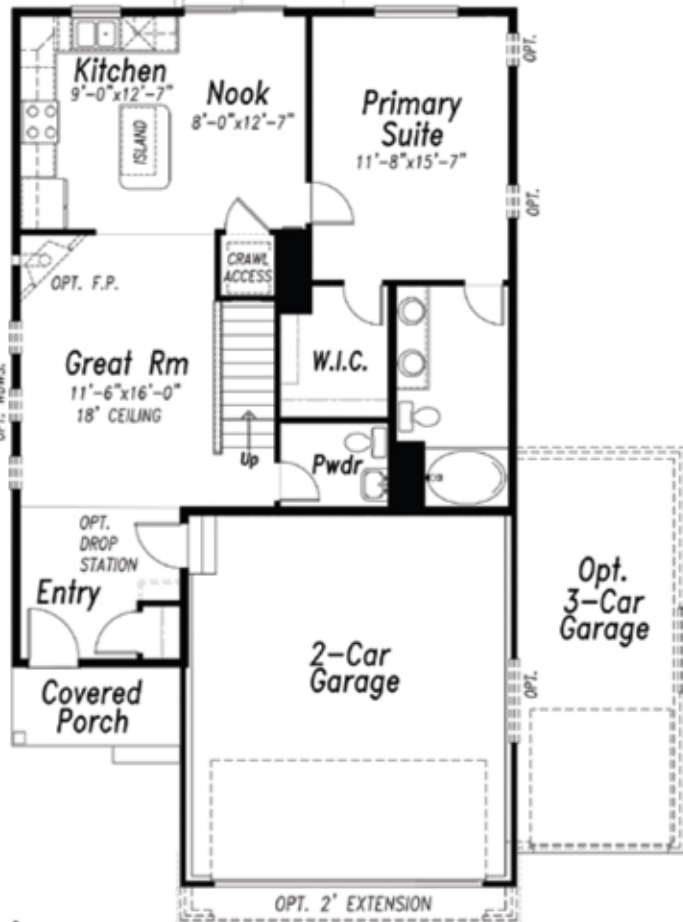

**1,635-2,833**  
Total Square Feet

**4-6**  
Bedrooms

**2.5-3.5**  
Bathrooms

**2-3**  
Car Garage

**18' High Ceiling**  
Great Room

**Gas Fireplace**  
Option in Great Room

**Multi-Suite**  
2 bedroom suite option

**Basement**  
Finish Option (+993 sq ft)

**Upper Level**

641 SQ FT

**OPT. FLEX SPACE/LOFT**

+205 SQ FT

**OPT. BEDROOM 5**

+205 SQ FT

10'x10'  
Patio

**OPT. PRIMARY SUITE SHOWER**

**Main Level**

994 SQ FT

**Opt. Basement Finish**

814 SQ FT FINISHED  
993 SQ FT UNFINISHED