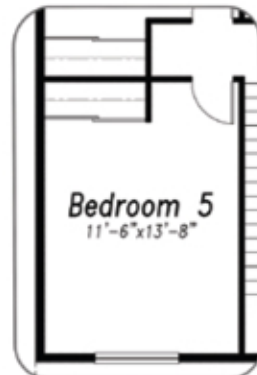

**1,635-2,833**  
Total Square Feet

**4-6**  
Bedrooms

**2.5-3.5**  
Bathrooms

**2-3**  
Car Garage

**18' High Ceiling**  
Great Room

**Gas Fireplace**  
Option in Great Room

**Multi-Suite**  
2 bedroom suite option

**Basement**  
Finish Option (+993 sq ft)

**Upper Level**

641 SQ FT

**OPT. FLEX SPACE/LOFT**

+205 SQ FT

**OPT. BEDROOM 5**

+205 SQ FT

10'x10'  
Patio

**OPT. PRIMARY SUITE SHOWER**

**Main Level**

994 SQ FT

**Opt. Basement Finish**

814 SQ FT FINISHED  
993 SQ FT UNFINISHED