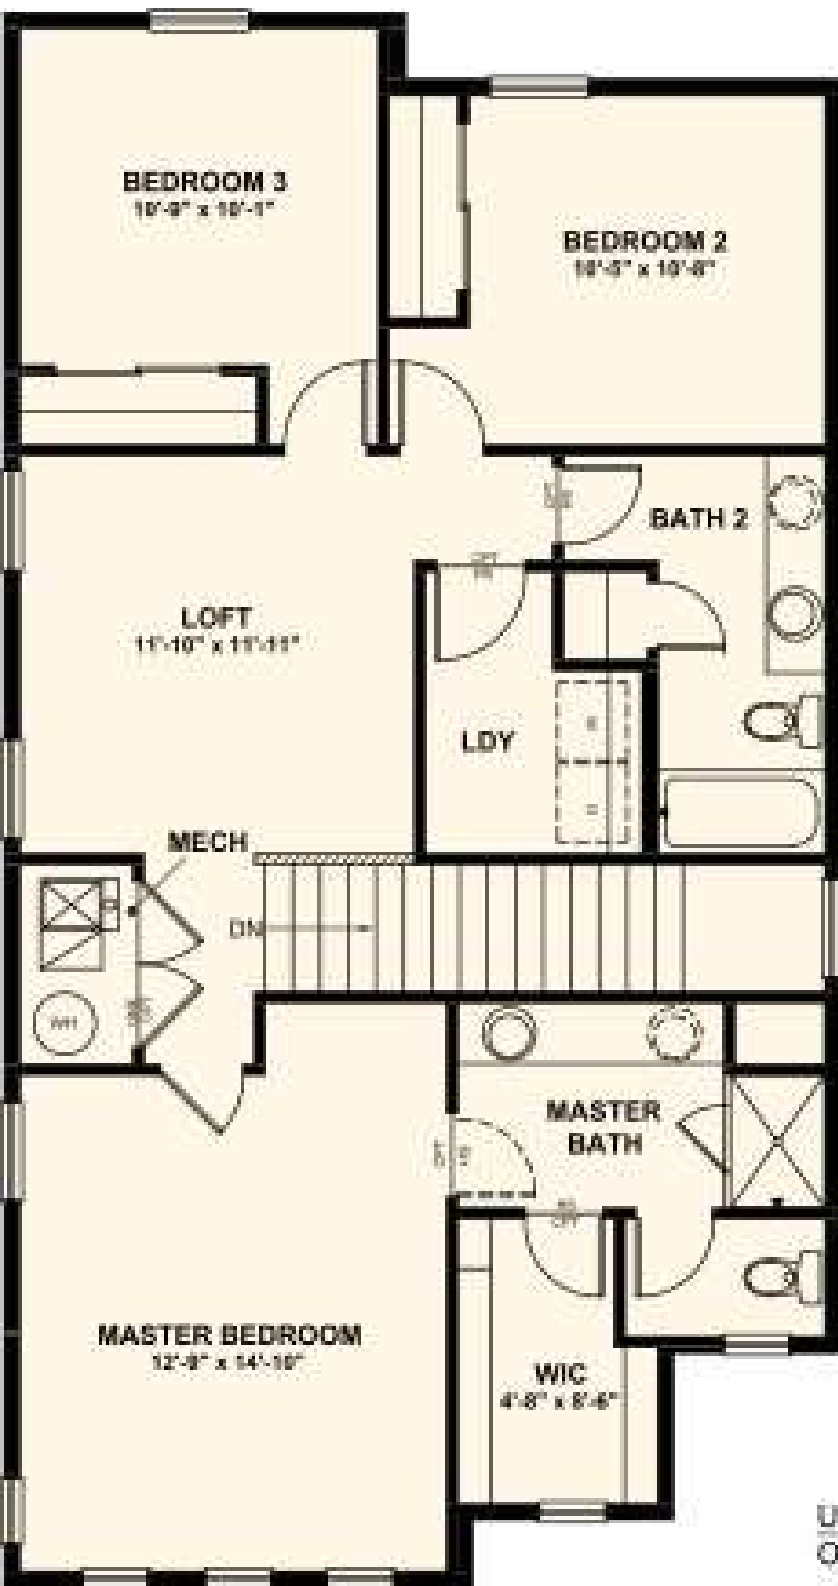

Main Level
739 sf

Upper Level
1,101 sf

UPPER LEVEL
OPTIONAL MASTER WALK-IN SHOWER W/ SEAT