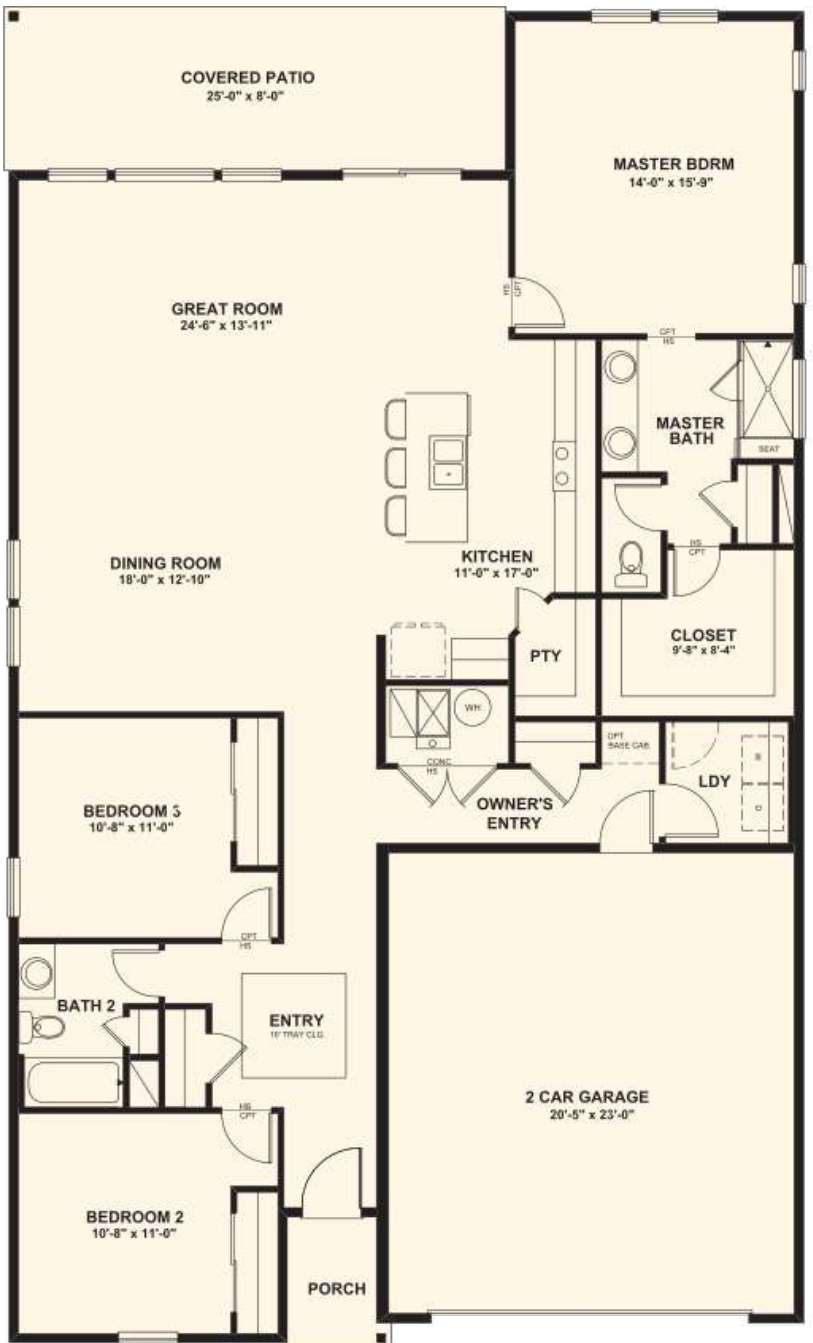

Main Level
1,932 sf

MAIN LEVEL
OPTIONAL FRONT PORCH WITH CRAFTSMAN ELEV.

MAIN LEVEL
OPTIONAL FRONT PORCH WITH MODERN PRAIRIE ELEV.

MAIN LEVEL
STAIRS WITH OPTIONAL BASEMENT