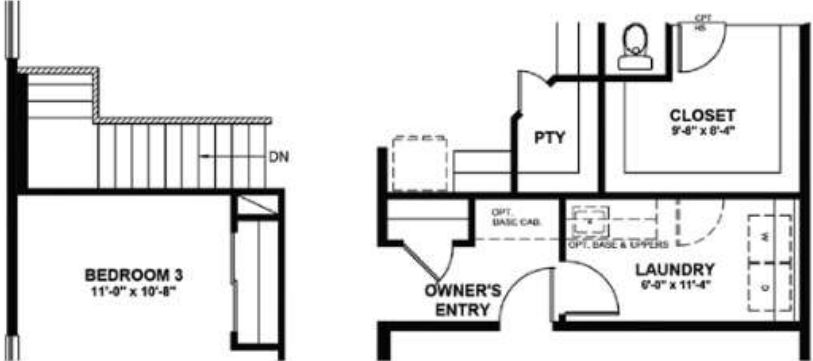

Main Level
1,932 sf

MAIN LEVEL
OPTIONAL FRONT PORCH WITH CRAFTSMAN ELEV.

MAIN LEVEL
OPTIONAL FRONT PORCH WITH MODERN PRAIRIE ELEV.

MAIN LEVEL
STAIRS WITH OPTIONAL BASEMENT

MAIN LEVEL
OPTIONAL 5PC MASTER BATH

MAIN LEVEL
OPTIONAL 3RD CAR GARAGE