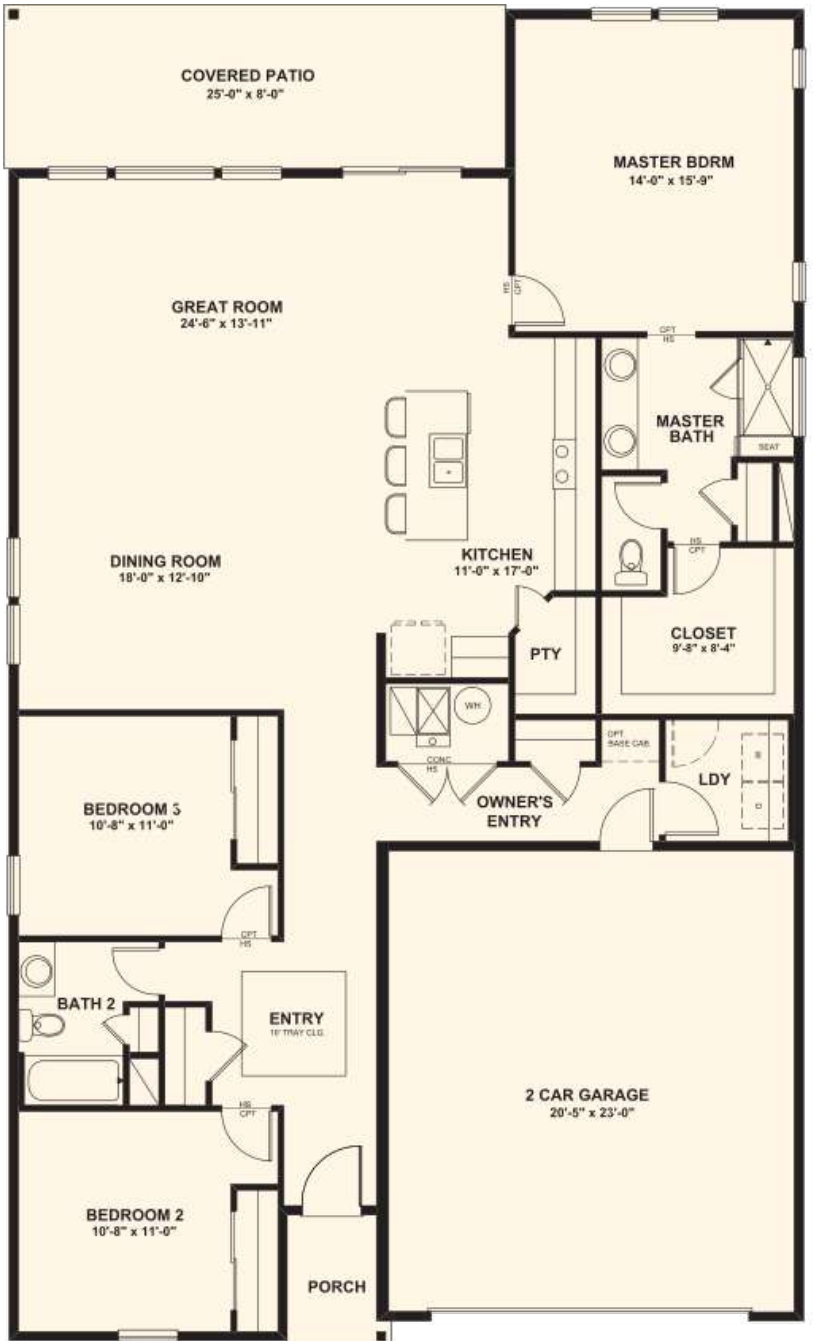

Main Level
1,932 sf

MAIN LEVEL
OPTIONAL FRONT PORCH WITH CRAFTSMAN ELEV.

MAIN LEVEL
OPTIONAL FRONT PORCH WITH MODERN PRAIRIE ELEV.

MAIN LEVEL
STAIRS WITH OPTIONAL BASEMENT

MAIN LEVEL
OPTIONAL 5PC MASTER BATH

MAIN LEVEL
OPTIONAL 3RD CAR GARAGE