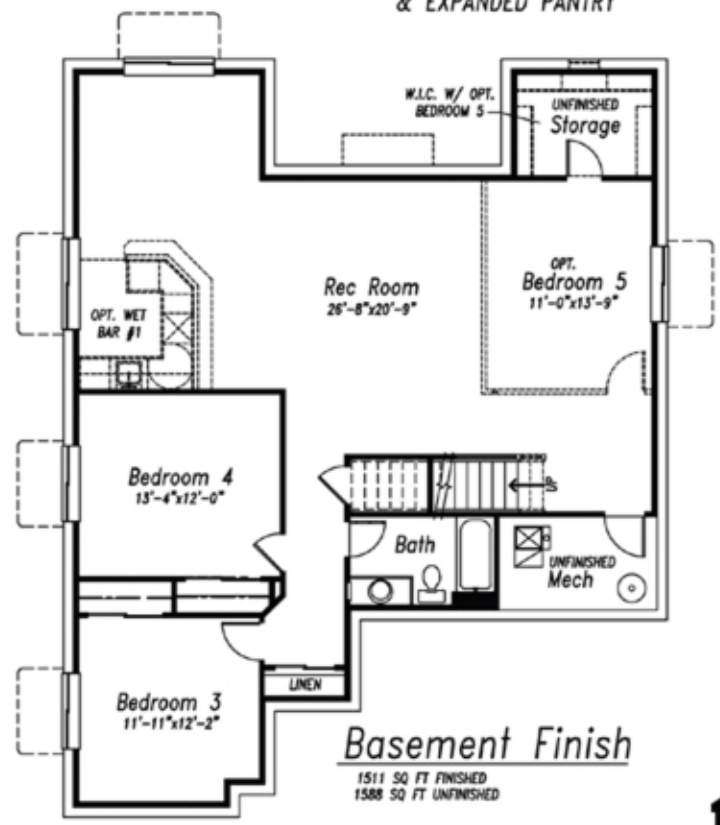

3,176
Total Square Feet

4-5
Bedrooms

3-4
Bathrooms

2-4
Car Garage

Laundry
Main Level

Gas Fireplace
Two-sided Option

Front Porch
Covered

Bedroom Suite
Basement Option

OPT. 2-SIDED FIREPLACE

OPT. LAUNDRY & EXPANDED PANTRY

OPT. MASTER SUITE GAS FIREPLACE

OPT. BATH W/ OPT. BEDROOM 5

OPT. MASTER BATH

Basement Finish

1511 SQ FT FINISHED
1588 SQ FT UNFINISHED