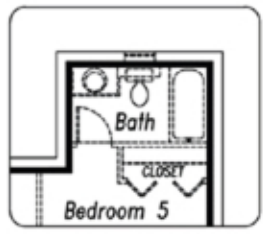

3,176
Total Square Feet

4-5
Bedrooms

3-4
Bathrooms

2-4
Car Garage

Laundry
Main Level

Gas Fireplace
Two-sided Option

Front Porch
Covered

Bedroom Suite
Basement Option

OPT. 2-SIDED FIREPLACE

OPT. LAUNDRY & EXPANDED PANTRY

OPT. MASTER SUITE GAS FIREPLACE

OPT. BATH W/ OPT. BEDROOM 5

OPT. MASTER BATH

Basement Finish

1511 SQ FT FINISHED
1588 SQ FT UNFINISHED