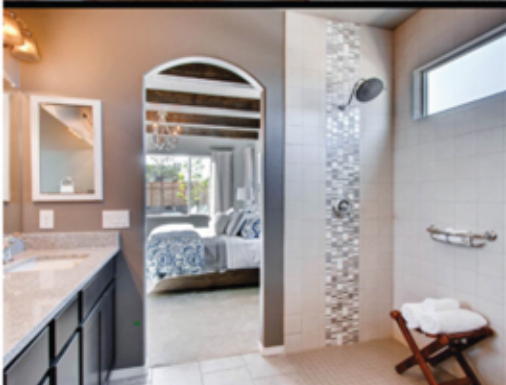

3,176
Total Square Feet

4-5
Bedrooms

3-4
Bathrooms

2-4
Car Garage

Laundry
Main Level

Gas Fireplace
Two-sided Option

Front Porch
Covered

Bedroom Suite
Basement Option

OPT. 2-SIDED FIREPLACE

OPT. LAUNDRY & EXPANDED PANTRY

OPT. MASTER SUITE GAS FIREPLACE

OPT. BATH W/ OPT. BEDROOM 5

OPT. MASTER BATH

Basement Finish

1511 SQ FT FINISHED
1588 SQ FT UNFINISHED