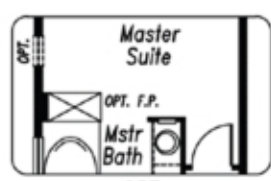

3,176
Total Square Feet

4-5
Bedrooms

3-4
Bathrooms

2-4
Car Garage

Laundry
Main Level

Gas Fireplace
Two-sided Option

Front Porch
Covered

Bedroom Suite
Basement Option

OPT. 2-SIDED FIREPLACE

OPT. LAUNDRY & EXPANDED PANTRY

OPT. MASTER SUITE GAS FIREPLACE

OPT. BATH W/ OPT. BEDROOM 5

OPT. MASTER BATH

Basement Finish

1511 SQ FT FINISHED
1588 SQ FT UNFINISHED