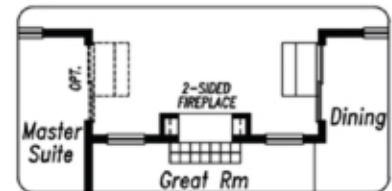

3,176
Total Square Feet

4-5
Bedrooms

3-4
Bathrooms

2-4
Car Garage

Laundry
Main Level

Gas Fireplace
Two-sided Option

Front Porch
Covered

Bedroom Suite
Basement Option

OPT. 2-SIDED FIREPLACE

OPT. LAUNDRY & EXPANDED PANTRY

OPT. MASTER SUITE GAS FIREPLACE

OPT. BATH W/ OPT. BEDROOM 5

OPT. MASTER BATH

Basement Finish

1511 SQ FT FINISHED
1588 SQ FT UNFINISHED