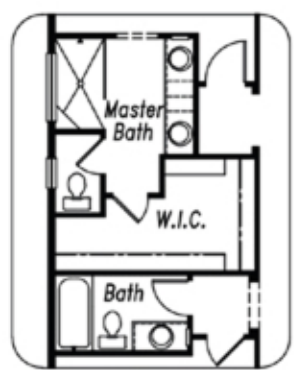

3,176
Total Square Feet

4-5
Bedrooms

3-4
Bathrooms

2-4
Car Garage

Laundry
Main Level

Gas Fireplace
Two-sided Option

Front Porch
Covered

Bedroom Suite
Basement Option

OPT. 2-SIDED FIREPLACE

OPT. LAUNDRY & EXPANDED PANTRY

OPT. MASTER SUITE GAS FIREPLACE

OPT. BATH W/ OPT. BEDROOM 5

OPT. MASTER BATH

Basement Finish

1511 SQ FT FINISHED
1588 SQ FT UNFINISHED