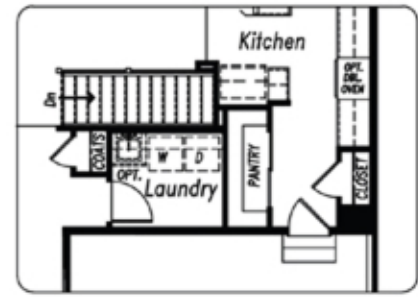

3,176
Total Square Feet

4-5
Bedrooms

3-4
Bathrooms

2-4
Car Garage

Laundry
Main Level

Gas Fireplace
Two-sided Option

Front Porch
Covered

Bedroom Suite
Basement Option

OPT. 2-SIDED FIREPLACE

OPT. LAUNDRY & EXPANDED PANTRY

OPT. MASTER SUITE GAS FIREPLACE

OPT. BATH W/ OPT. BEDROOM 5

OPT. MASTER BATH

Basement Finish

1511 SQ FT FINISHED
1588 SQ FT UNFINISHED