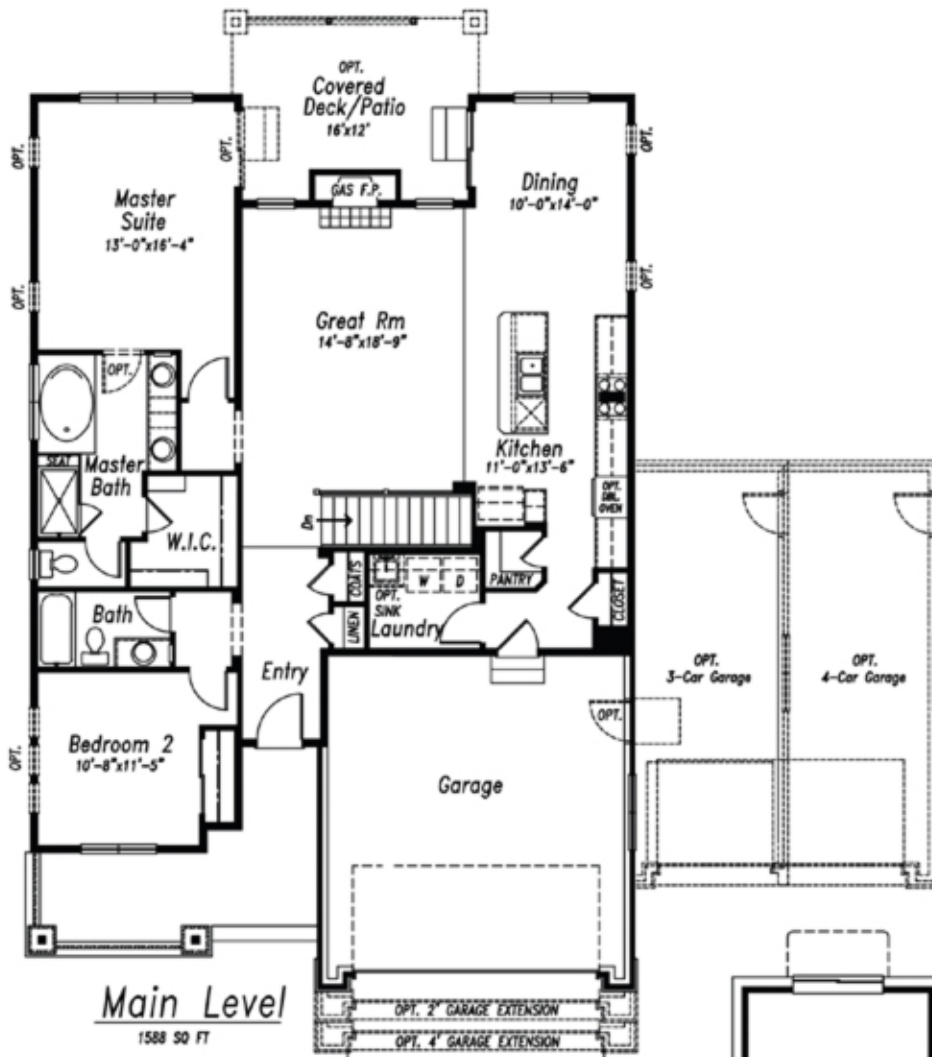

3,176
Total Square Feet

4-5
Bedrooms

3-4
Bathrooms

2-4
Car Garage

Laundry
Main Level

Gas Fireplace
Two-sided Option

Front Porch
Covered

Bedroom Suite
Basement Option

OPT. 2-SIDED FIREPLACE

OPT. LAUNDRY & EXPANDED PANTRY

OPT. MASTER SUITE GAS FIREPLACE

OPT. BATH W/ OPT. BEDROOM 5

OPT. MASTER BATH

Basement Finish

1511 SQ FT FINISHED
1588 SQ FT UNFINISHED