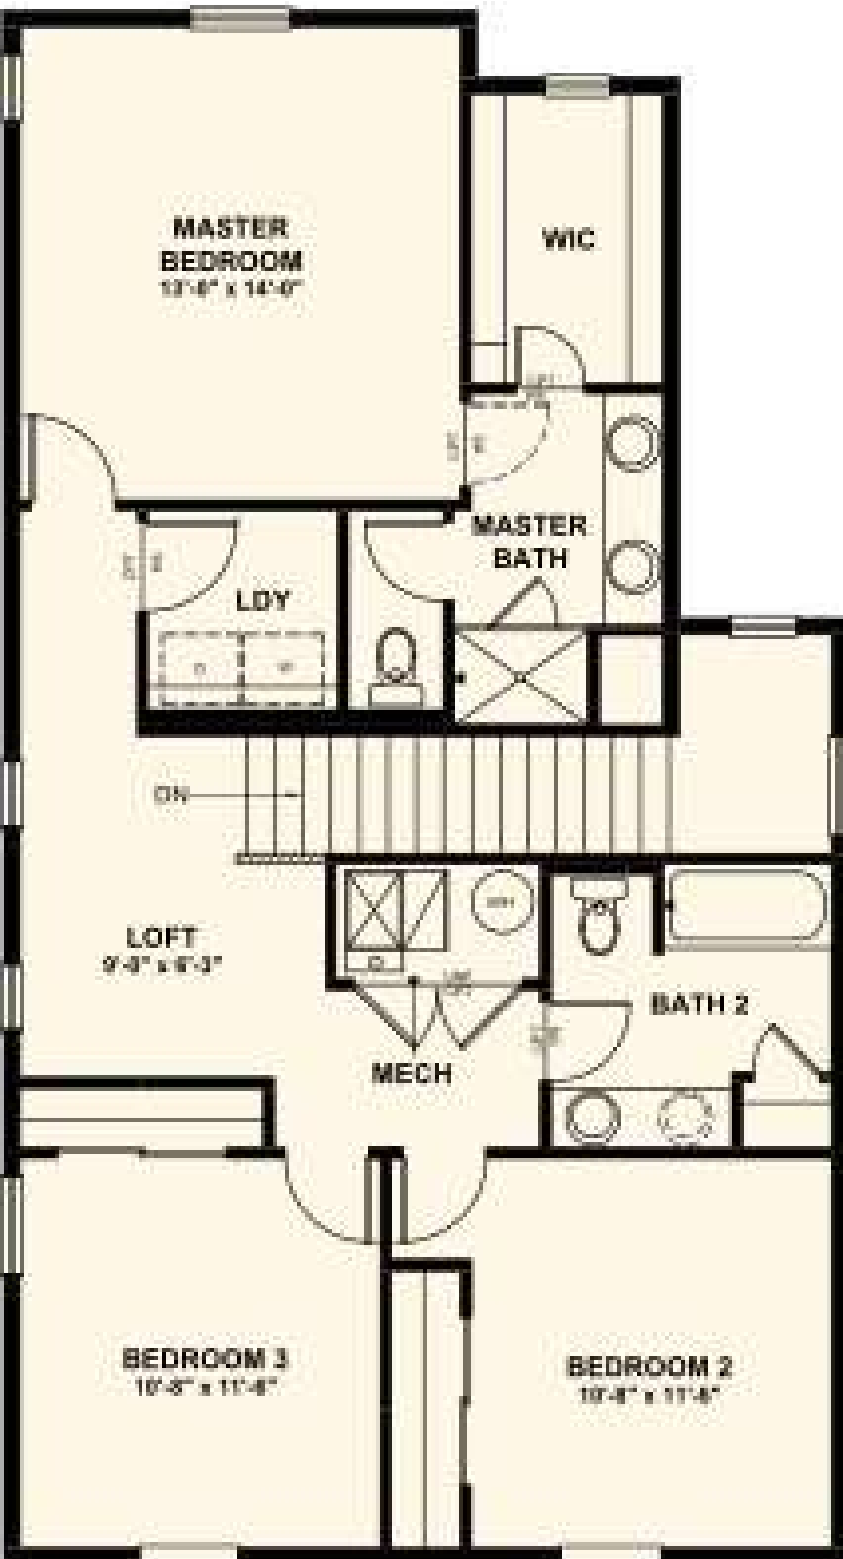

Main Level
704 sf

Upper Level
1,048 sf

UPPER LEVEL
OPTIONAL WALK-IN SHOWER W/ SEAT