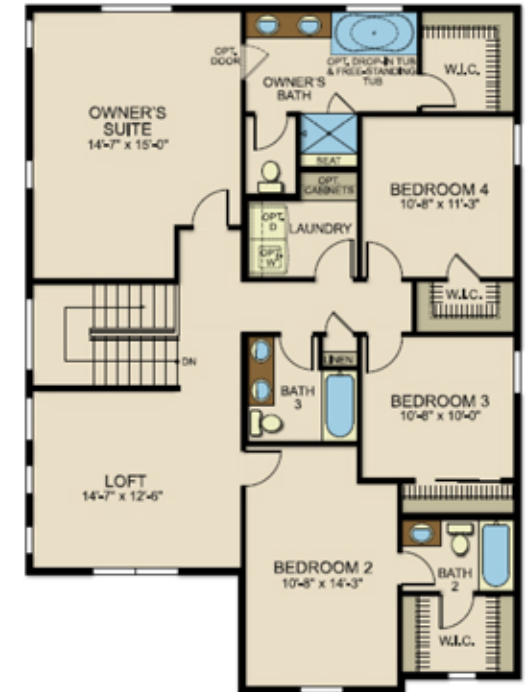

ELEVATION
A

ELEVATION
B

ELEVATION
C

Layout 1 | 2 Story | 4 Bedrooms | 3.5 Baths | Flex Room | 2 Car Garage

Optional Layout 2 | Add Finished Basement | 1 Bedroom | 1 Bath | Recreation Room

Additional Optional Features | - Great Room Fireplace
- Optional Patio
- Wet Bar in Recreation Room

OPTIONAL BASEMENT

LAYOUT 2

- UNFINISHED ADDS 965 SQ FT
- FINISHED ADDS 921 SQ FT

FIRST FLOOR

SECOND FLOOR

LAYOUT 1

2,524 SQ FT