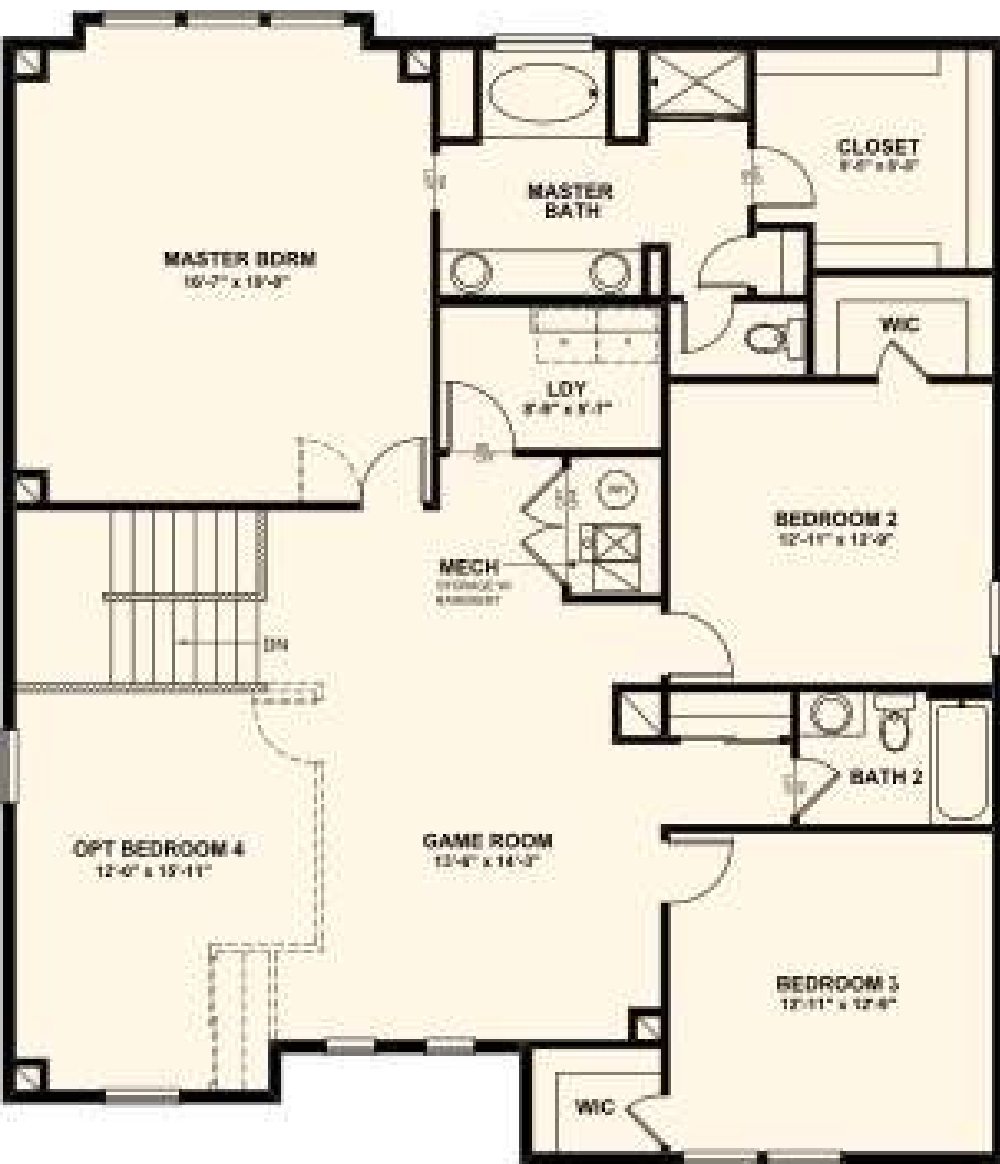

Main Level
1,041 sf

- INDICATES AN OPTION
- ////// INDICATES A HALF WALL

Upper Level
 1,741 sf

UPPER LEVEL
 OPTIONAL LUXURY MASTER BATH

MAIN LEVEL
OPTIONAL FRONT PORCH WITH ELEV B

Main Level
1,041 sf