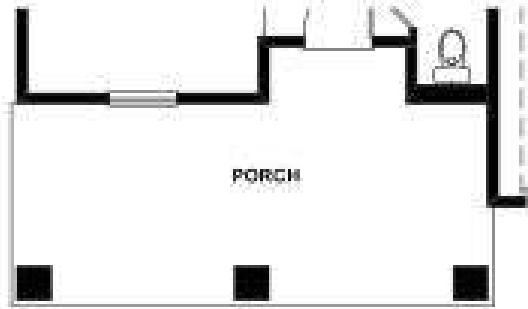

Main Level
1,041 sf

- INDICATES AN OPTION
- ////// INDICATES A HALF WALL

Upper Level
 1,741 sf

UPPER LEVEL
 OPTIONAL LUXURY MASTER BATH

MAIN LEVEL
OPTIONAL FRONT PORCH WITH ELEV B

Main Level
1,041 sf