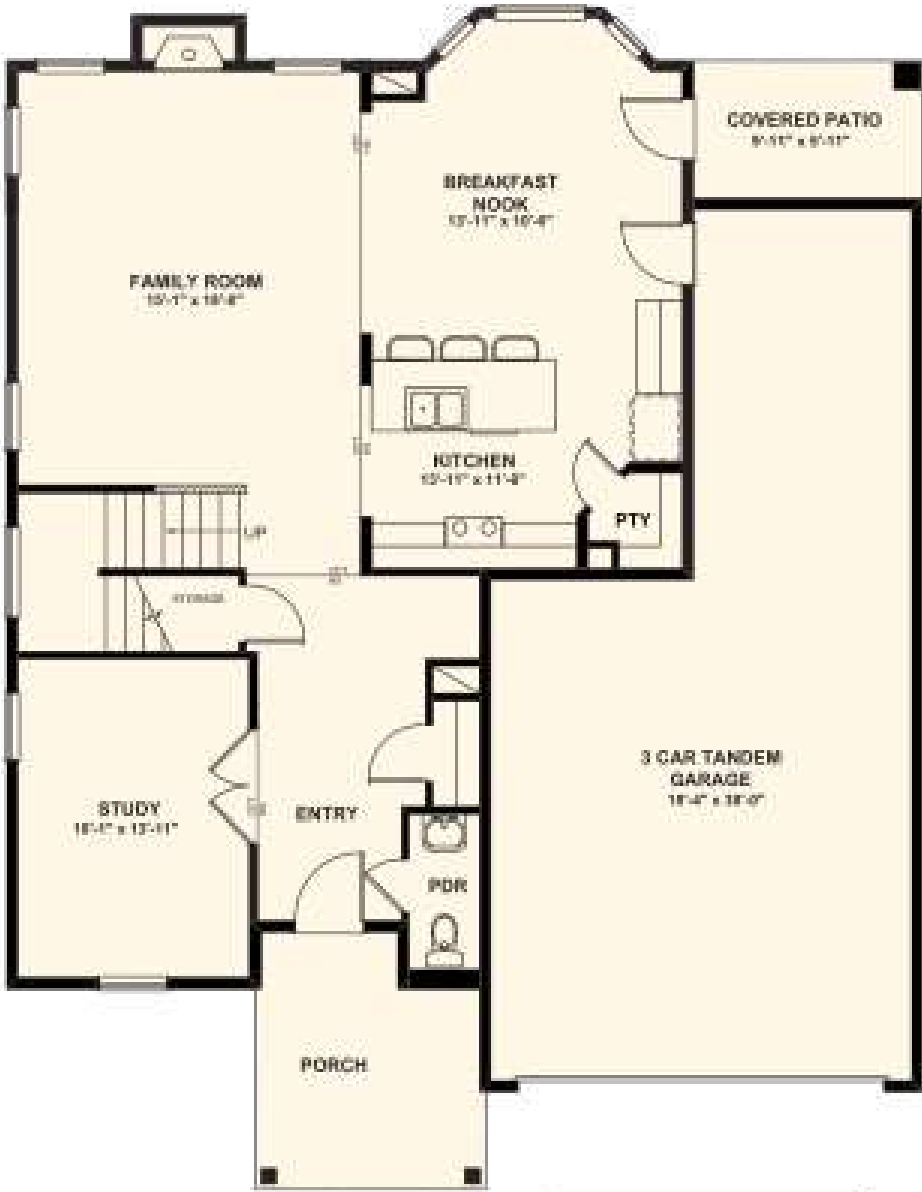

Main Level
1,041 sf

- INDICATES AN OPTION
- ////// INDICATES A HALF WALL

Upper Level
 1,741 sf

UPPER LEVEL
 OPTIONAL LUXURY MASTER BATH

MAIN LEVEL
OPTIONAL FRONT PORCH WITH ELEV B

Main Level
1,041 sf