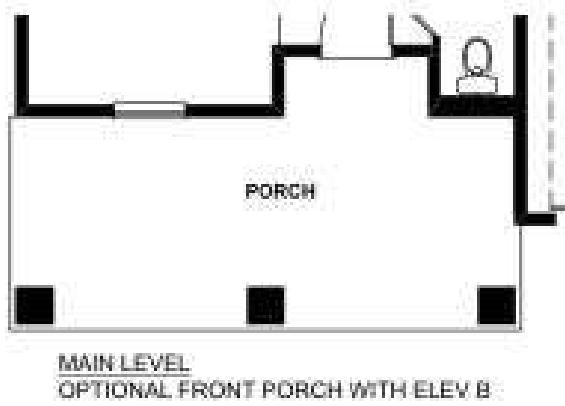

Main Level
1,041 sf

- INDICATES AN OPTION
- ////// INDICATES A HALF WALL

Upper Level
 1,741 sf

UPPER LEVEL
 OPTIONAL LUXURY MASTER BATH

MAIN LEVEL
OPTIONAL FRONT PORCH WITH ELEV B

Main Level
1,041 sf