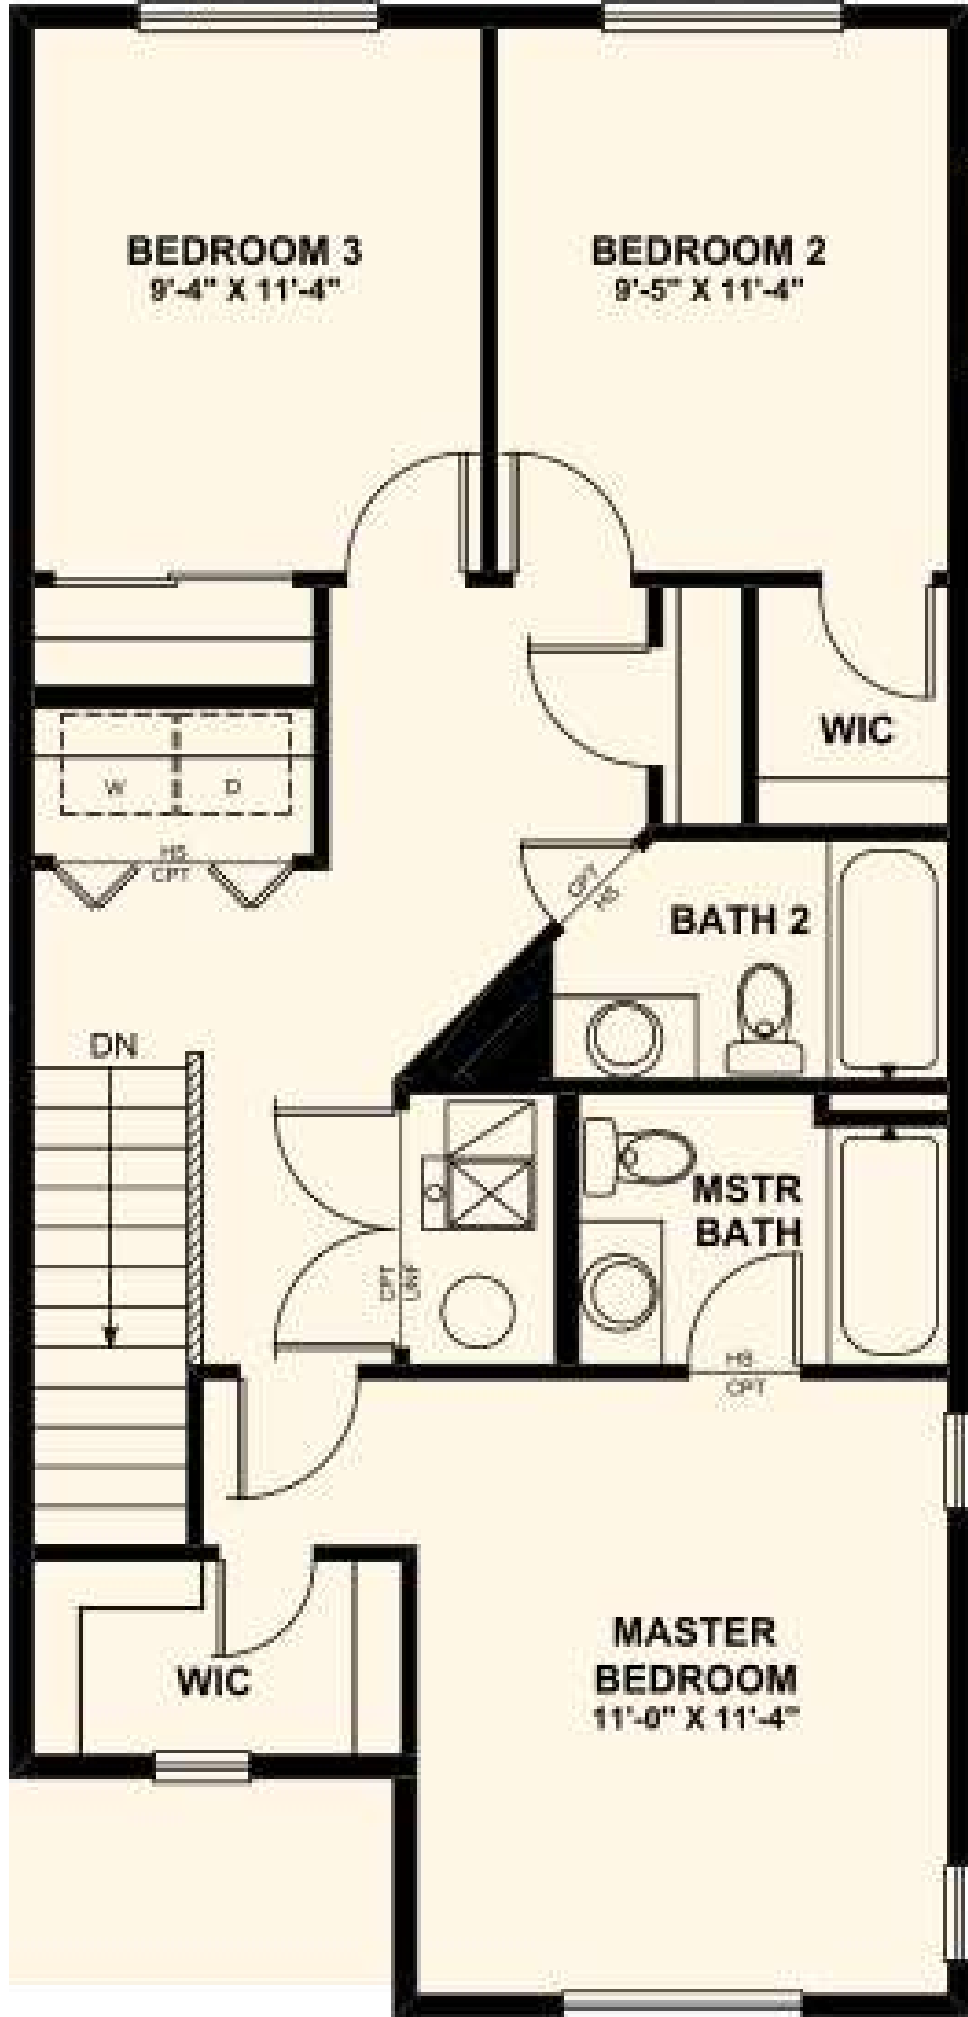

Main Level
567 sf

Upper Level
800 sf