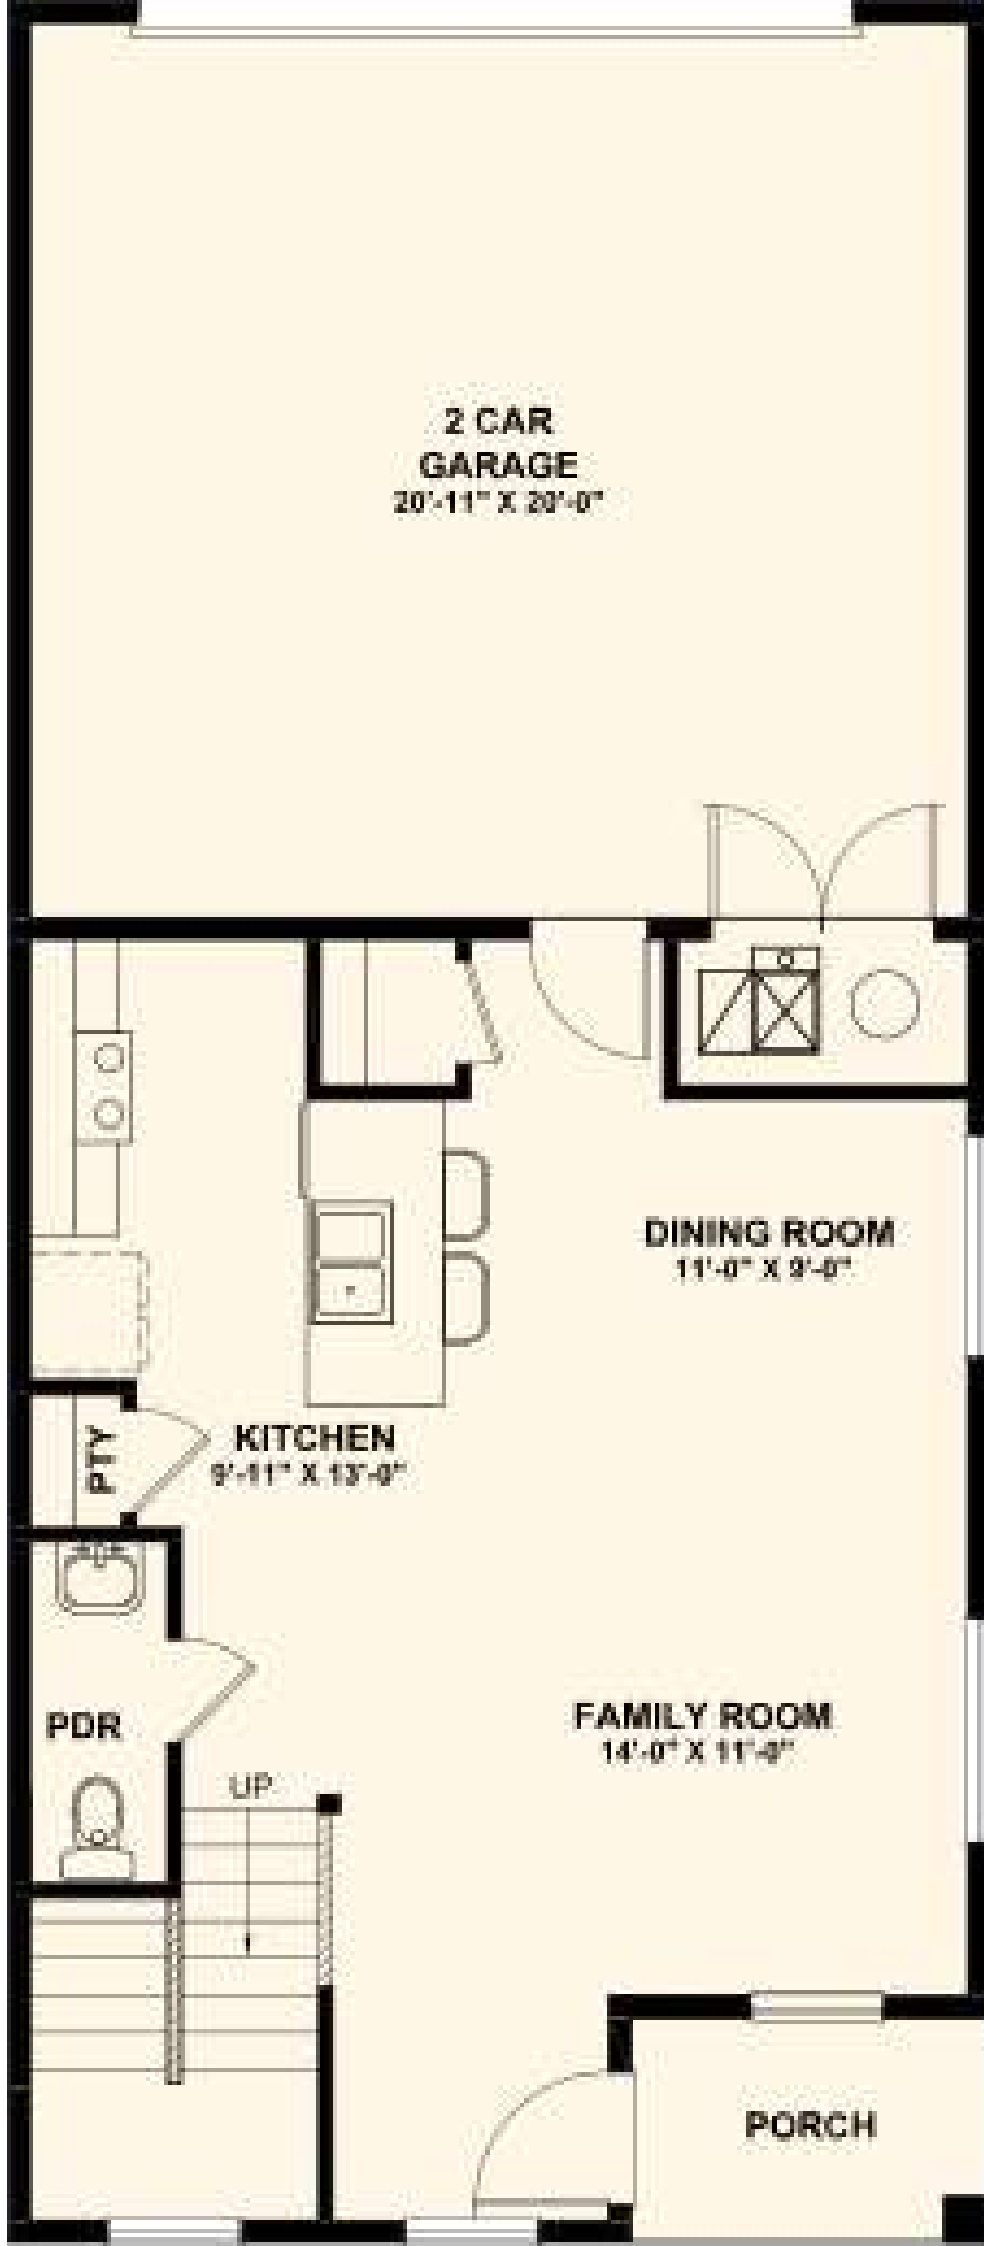

**2 CAR
GARAGE**
20'-11" X 20'-0"

DINING ROOM
11'-0" X 9'-0"

KITCHEN
9'-11" X 13'-0"

POR

PTY

FAMILY ROOM
14'-0" X 11'-0"

UP

PORCH

**MASTER
BEDROOM**
12'-7" x 14'-9"

**MASTER
BATH**

WIC

LDY

BEDROOM 2
11'-0" x 11'-0"

BATH 2

WIC

WIC

DN

BEDROOM 3
14'-0" x 13'-0"