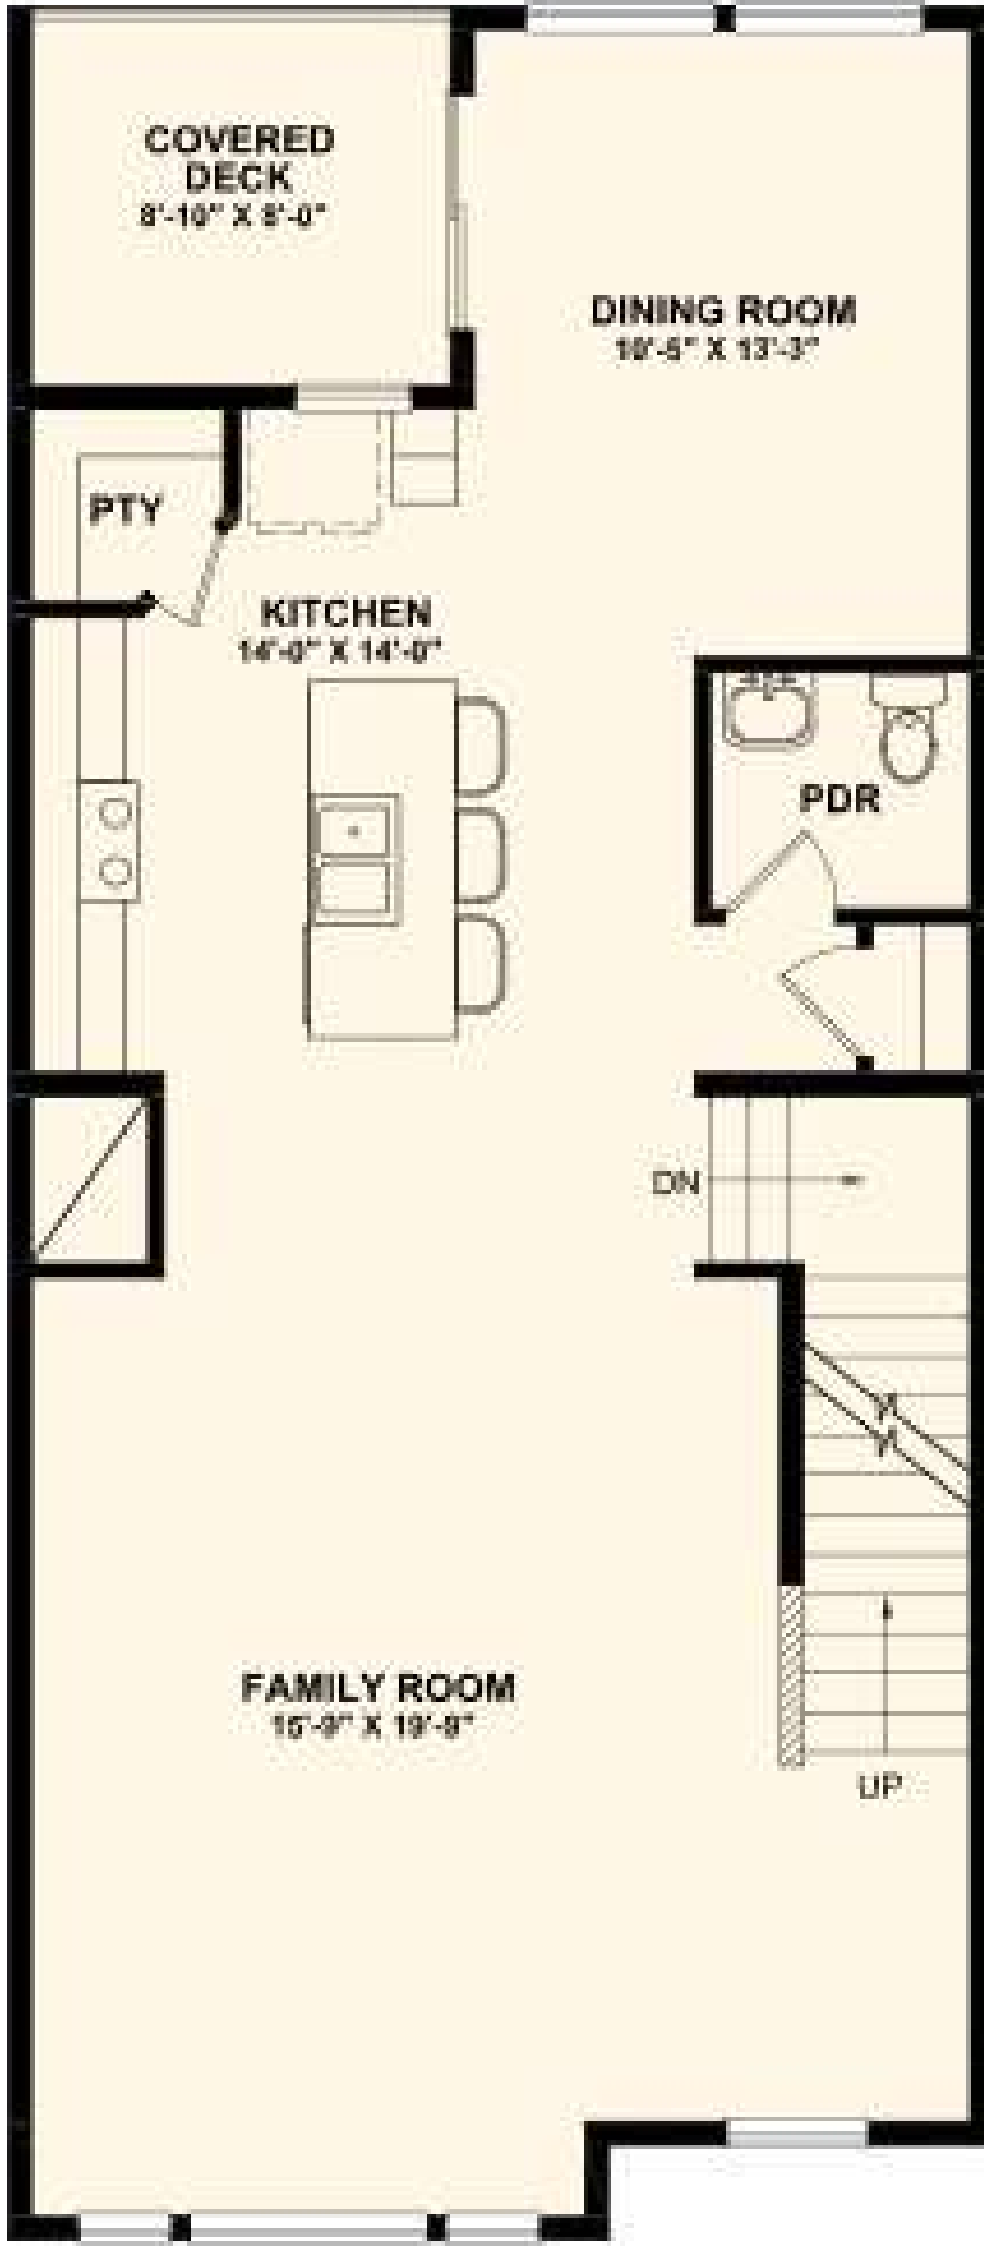

**COVERED
DECK**
8'-10" X 8'-0"

DINING ROOM
10'-5" X 13'-3"

PTY

KITCHEN
14'-0" X 14'-0"

PDR

DN

FAMILY ROOM
15'-0" X 19'-8"

UP

UPPER LEVEL
OPTIONAL DBL DOORS AT MASTER