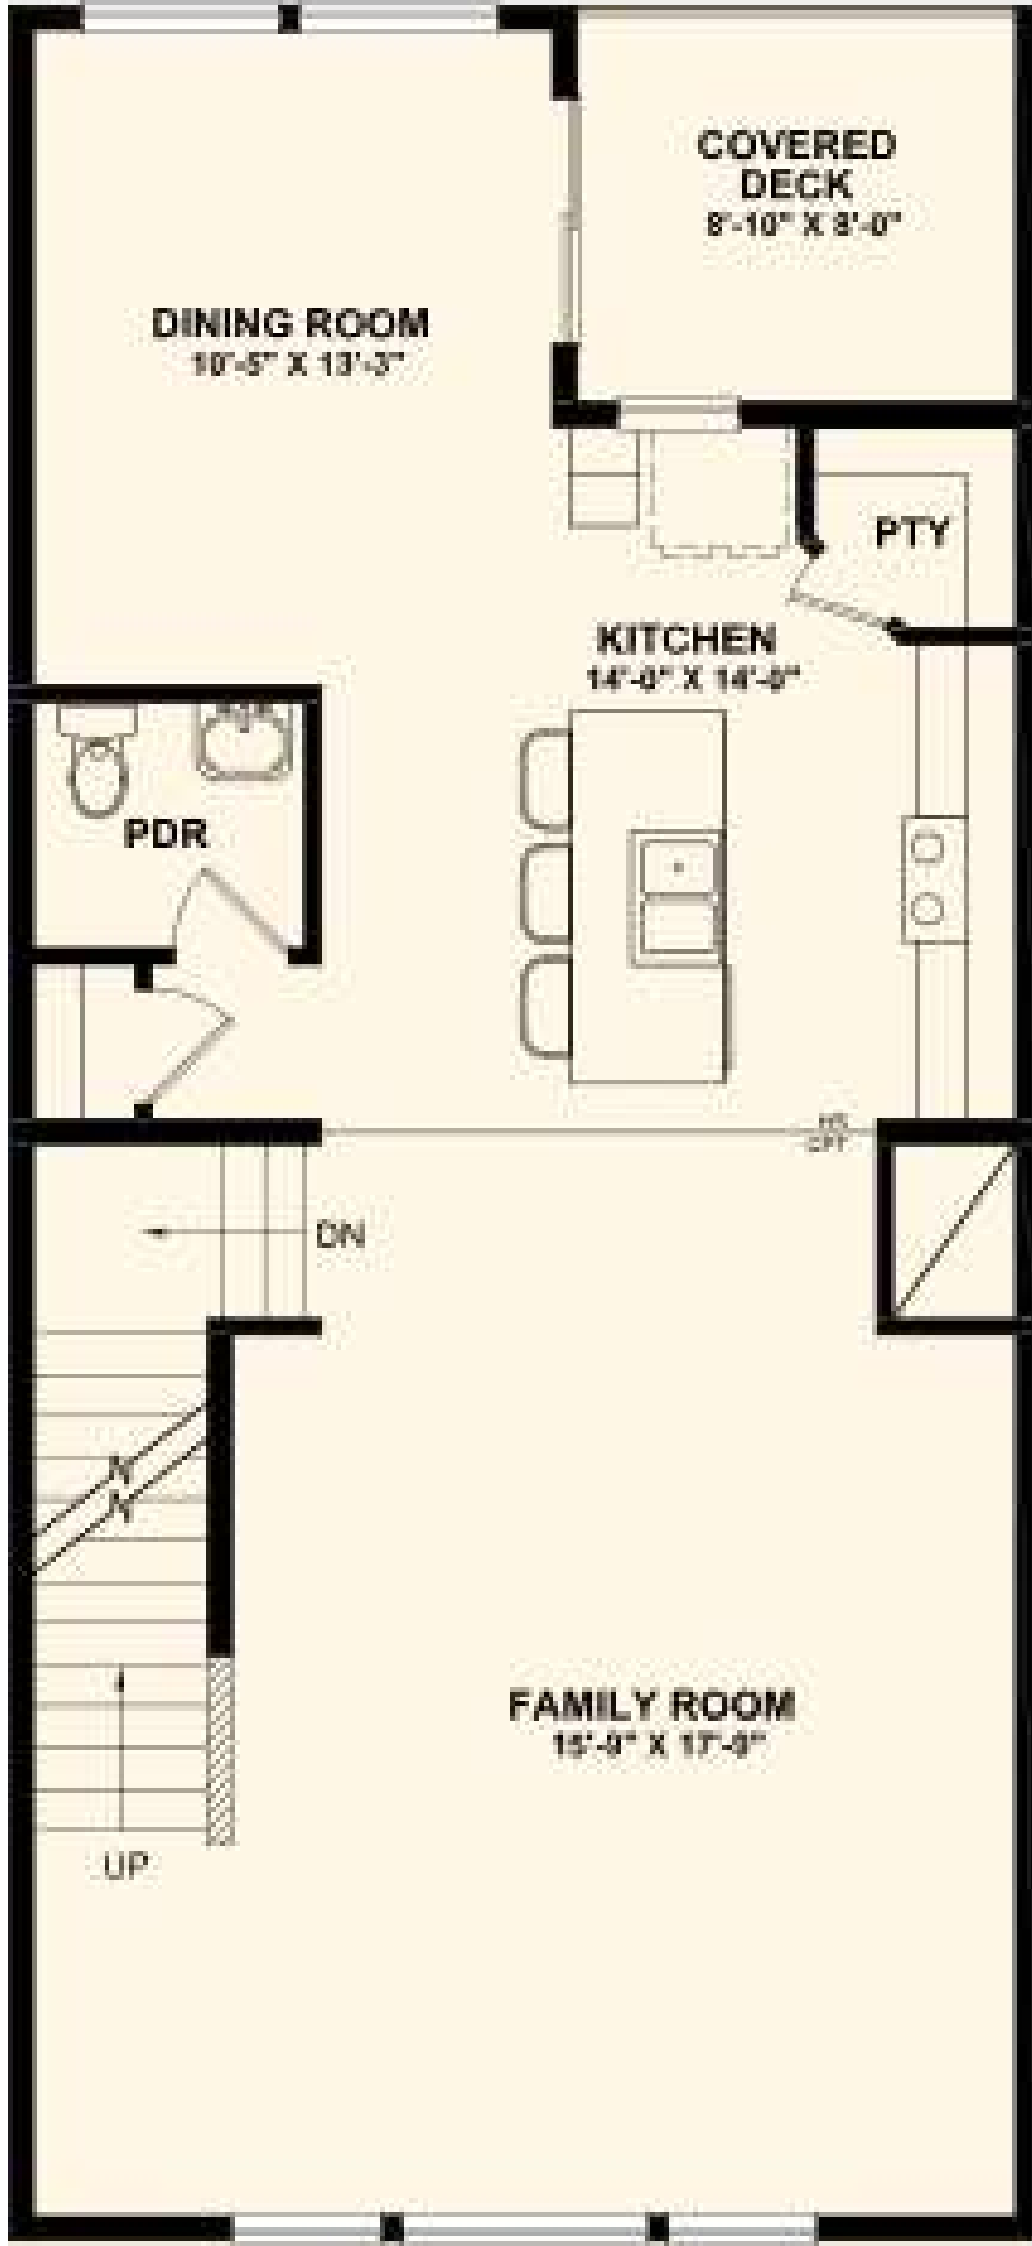

**2 CAR
GARAGE**
19'-9" X 22'-0"

STORAGE

PDR

FLEX SPACE
11'-8" X 11'-11"

UP

THIRD LEVEL
 OPTIONAL DBL DOORS
 AT MASTER