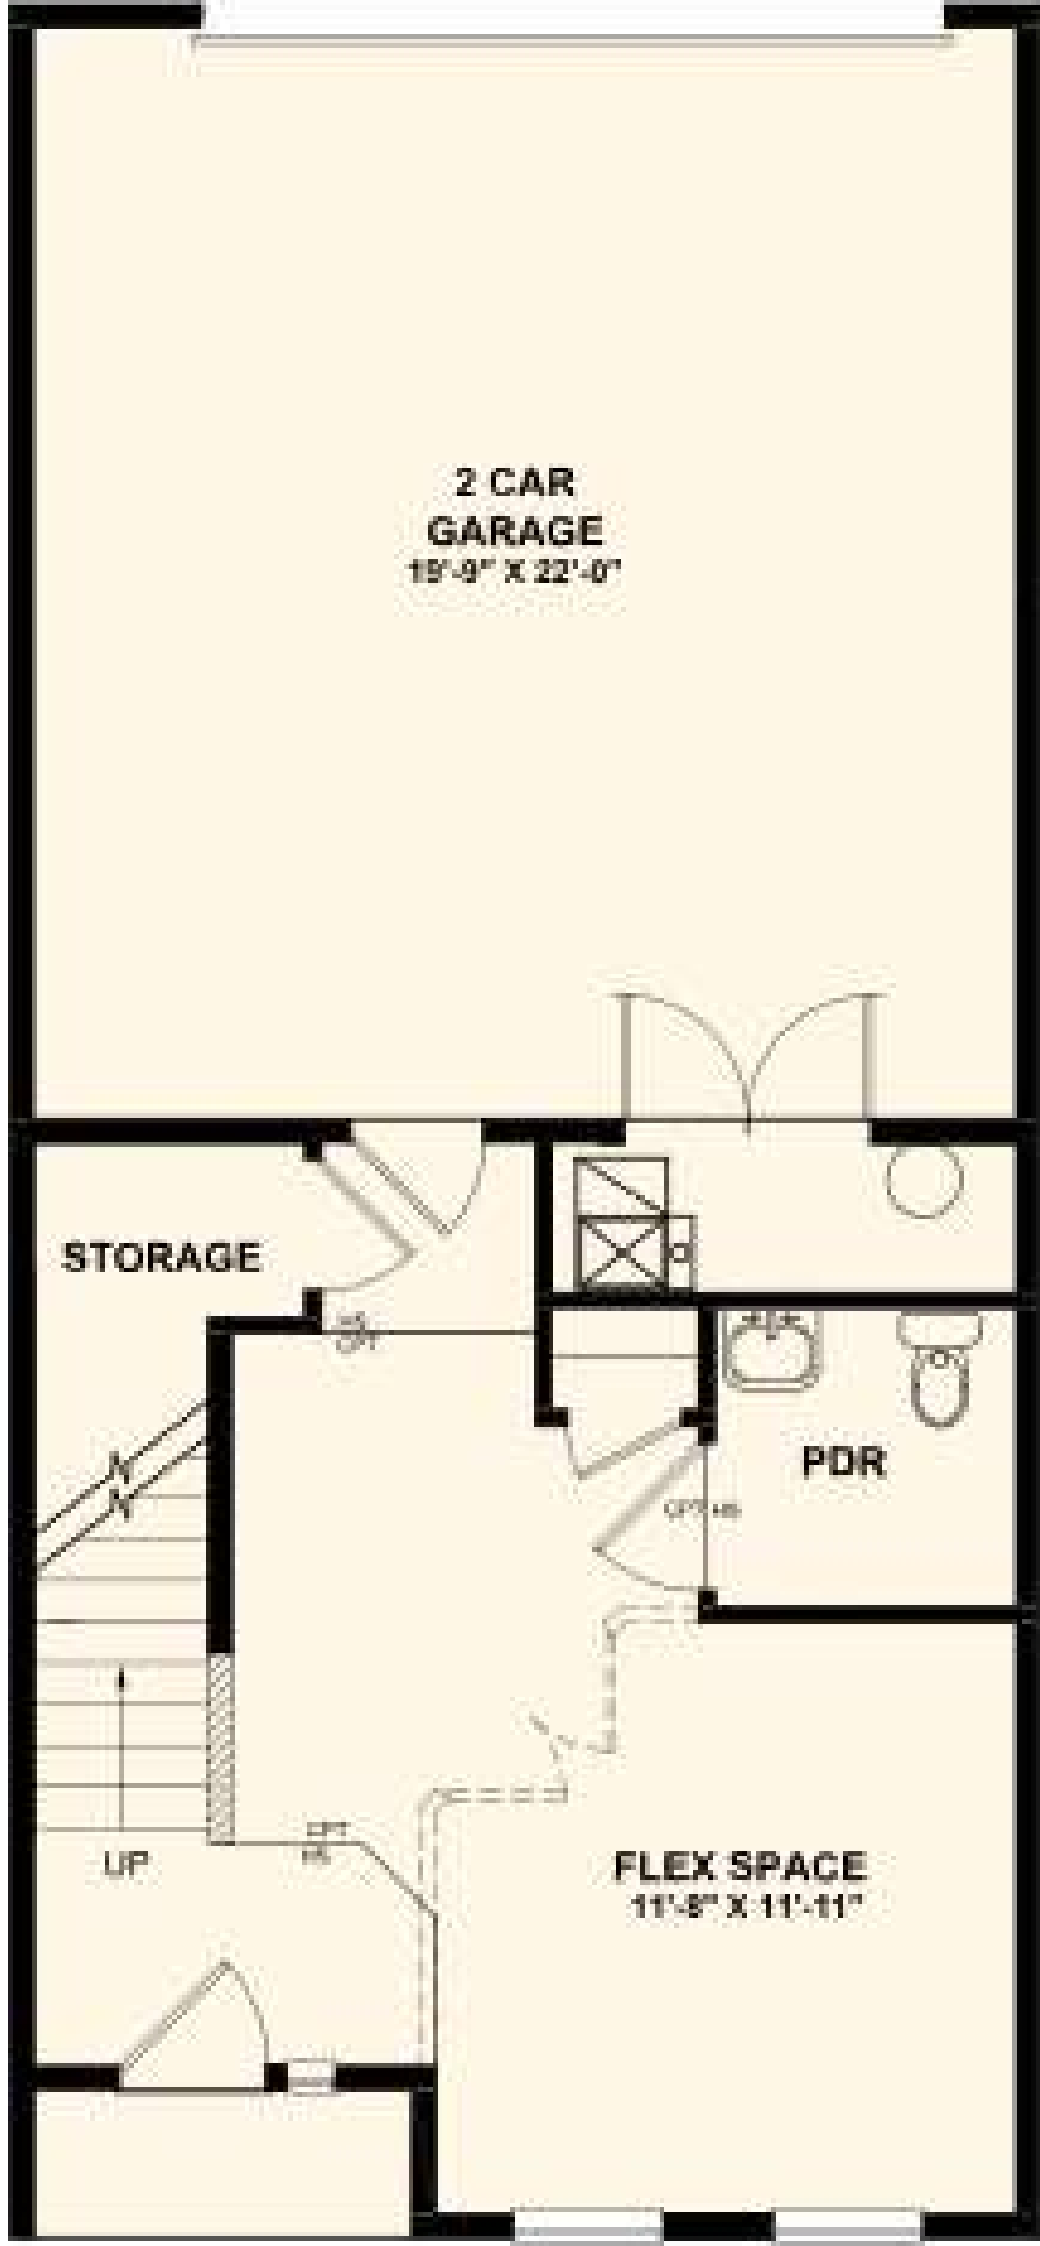

**2 CAR
GARAGE**
19'-9" X 22'-0"

STORAGE

PDR

FLEX SPACE
11'-8" X 11'-11"

UP

THIRD LEVEL
 OPTIONAL DBL DOORS
 AT MASTER