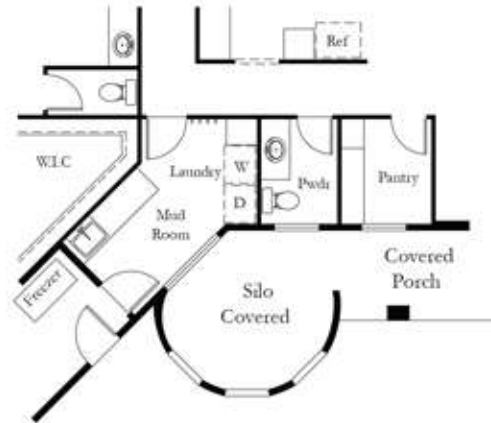

# Main Level Optional

Option 1 - Large Mudroom & Separate Laundry

Option 2 - Large Mud/laundry Room, Large Walk-in Pantry. With Pwdr Rm

Option 3 - Large Mud/laundry Room, Large Walk-in Pantry. With Pwdr Rm

Opt. Large Mud/laundry Room, Large Walk-in Pantry. With Pwdr Rm

Opt. Office ILO  
Bedroom #3

Main Level  
2,241 Sq.Ft

Finish Lower Level  
2,024 Sq.Ft