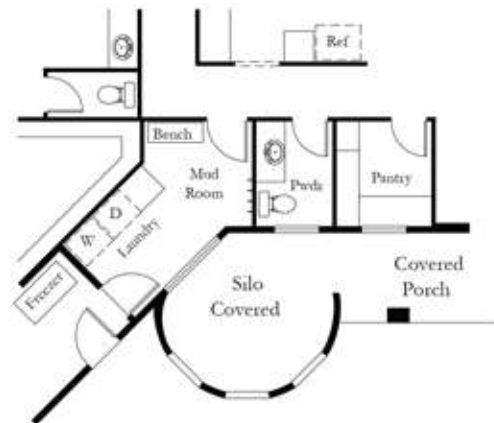

# Main Level Optional

Option 1 - Large Mudroom & Separate Laundry

Option 2 - Large Mud/laundry Room, Large Walk-in Pantry. With Pwdr Rm

Option 3 - Large Mud/laundry Room, Large Walk-in Pantry. With Pwdr Rm

Opt. Large Mud/laundry Room, Large Walk-in Pantry. With Pwdr Rm

Opt. Office ILO  
Bedroom #3

Main Level  
2,241 Sq.Ft

Finish Lower Level  
2,024 Sq.Ft