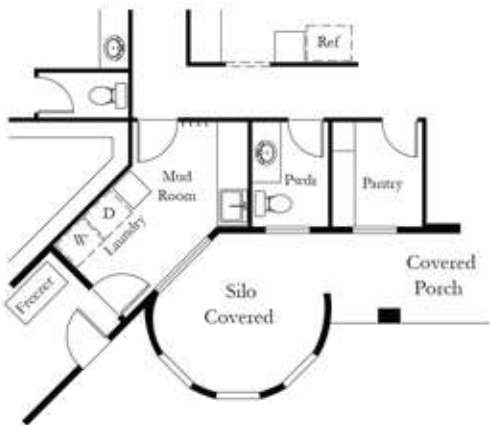

# Main Level Optional

Option 1 - Large Mudroom & Separate Laundry

Option 2 - Large Mud/laundry Room, Large Walk-in Pantry. With Pwdr Rm

Option 3 - Large Mud/laundry Room, Large Walk-in Pantry. With Pwdr Rm

Opt. Large Mud/laundry Room, Large Walk-in Pantry. With Pwdr Rm

Opt. Office ILO  
Bedroom #3

Main Level  
2,241 Sq.Ft

Finish Lower Level  
2,024 Sq.Ft