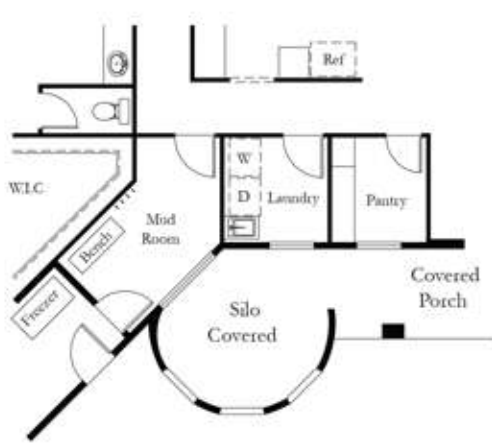

# Main Level Optional

Option 1 - Large Mudroom & Separate Laundry

Option 2 - Large Mud/laundry Room, Large Walk-in Pantry. With Pwdr Rm

Option 3 - Large Mud/laundry Room, Large Walk-in Pantry. With Pwdr Rm

Opt. Large Mud/laundry Room, Large Walk-in Pantry. With Pwdr Rm

Opt. Office ILO  
Bedroom #3

Main Level  
2,241 Sq.Ft

Finish Lower Level  
2,024 Sq.Ft